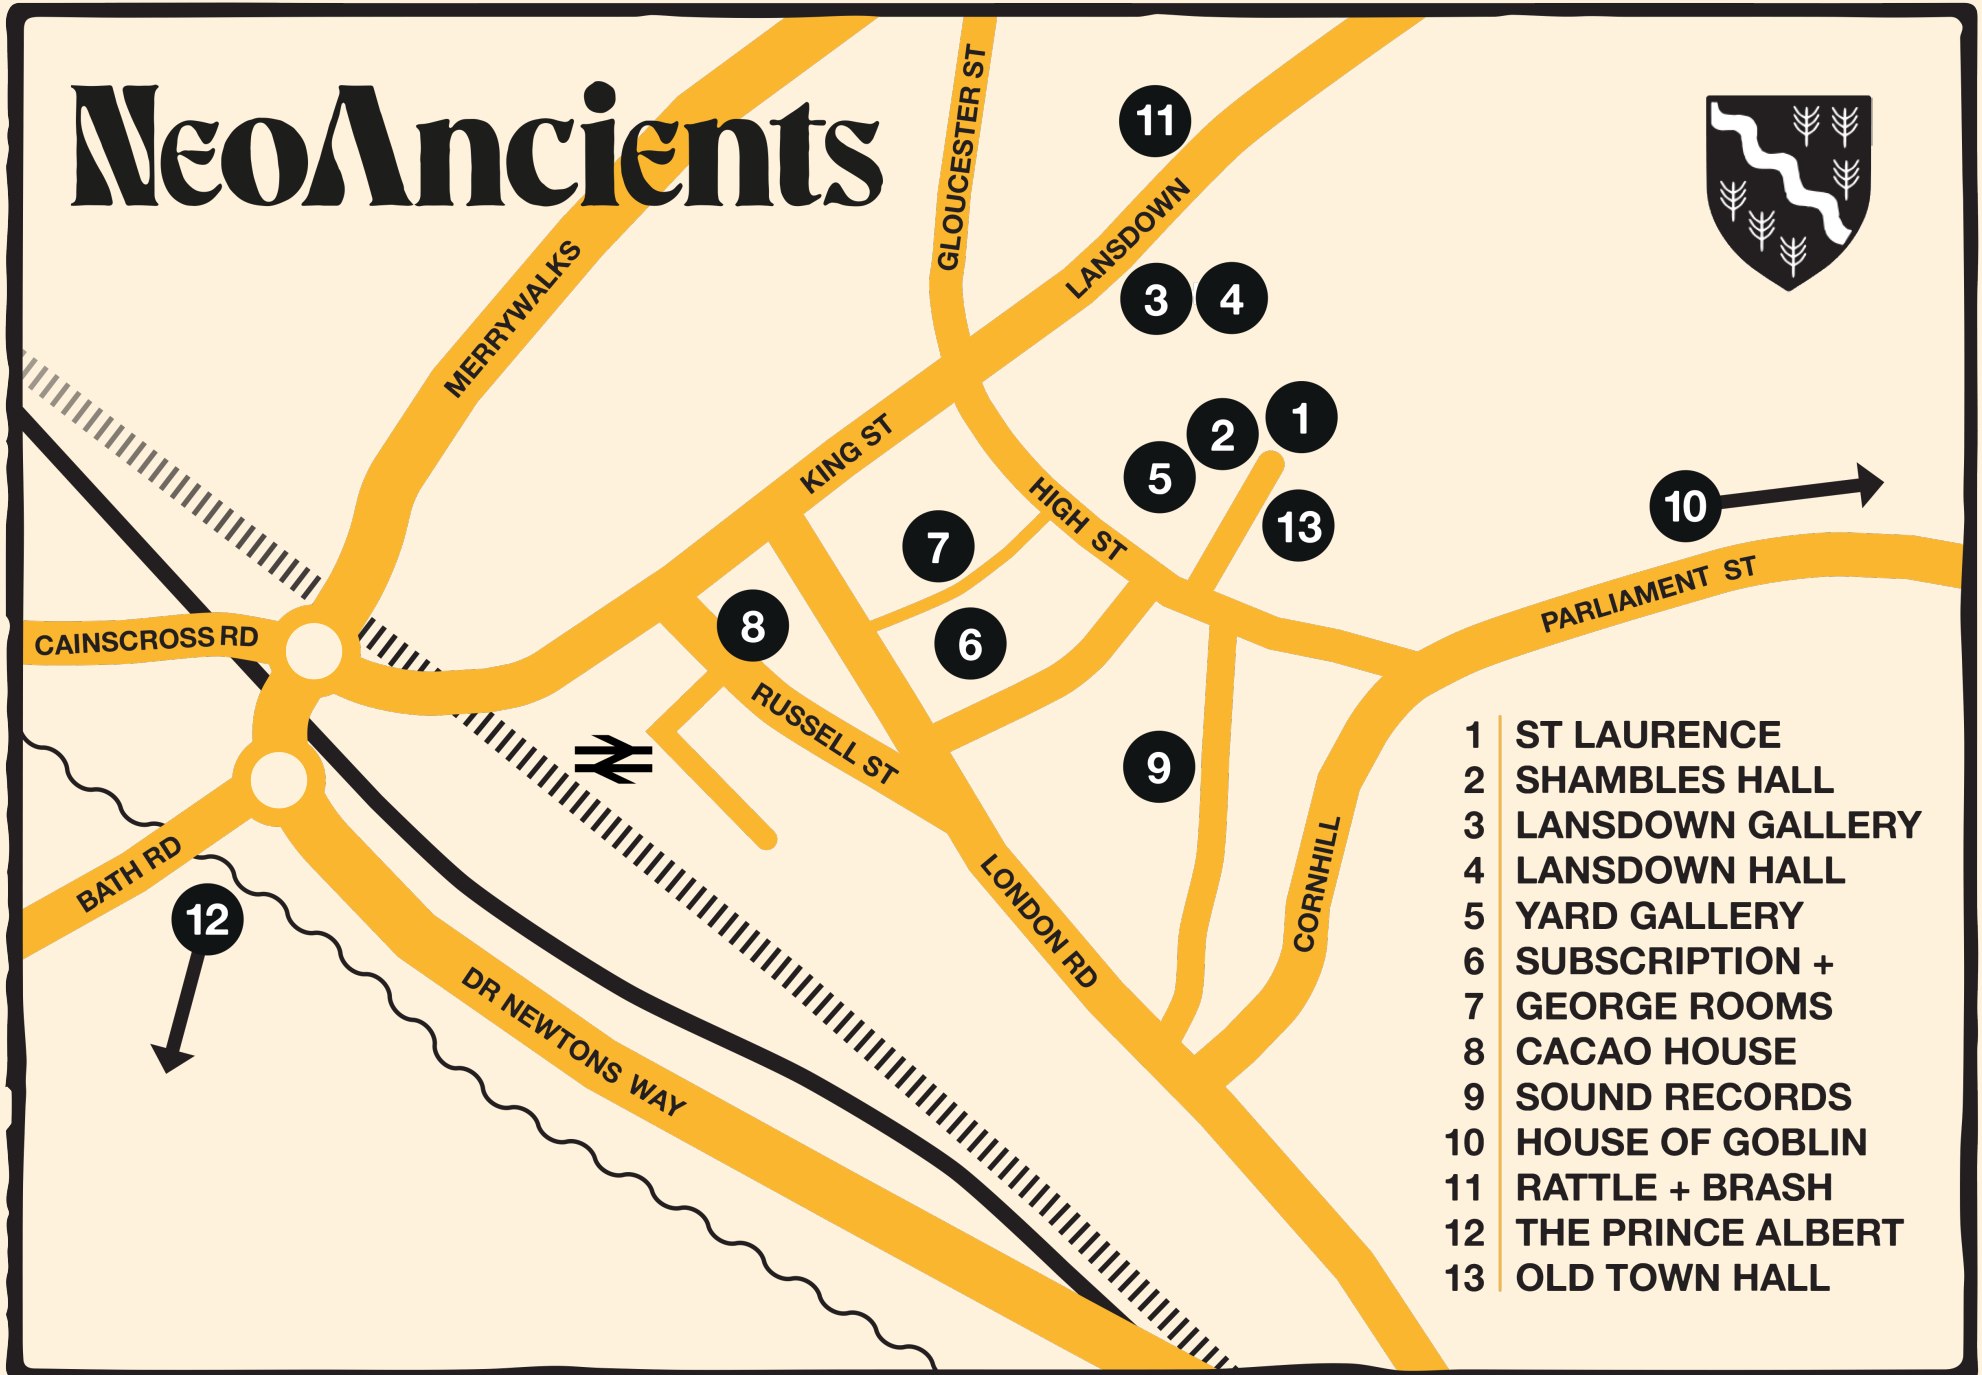

NeoAncients

- 1 ST LAURENCE
- 2 SHAMBLES HALL
- 3 LANSDOWN GALLERY
- 4 LANSDOWN HALL
- 5 YARD GALLERY
- 6 SUBSCRIPTION +
- 7 GEORGE ROOMS
- 8 CACAO HOUSE
- 9 SOUND RECORDS
- 10 HOUSE OF GOBLIN
- 11 RATTLE + BRASH
- 12 THE PRINCE ALBERT
- 13 OLD TOWN HALL